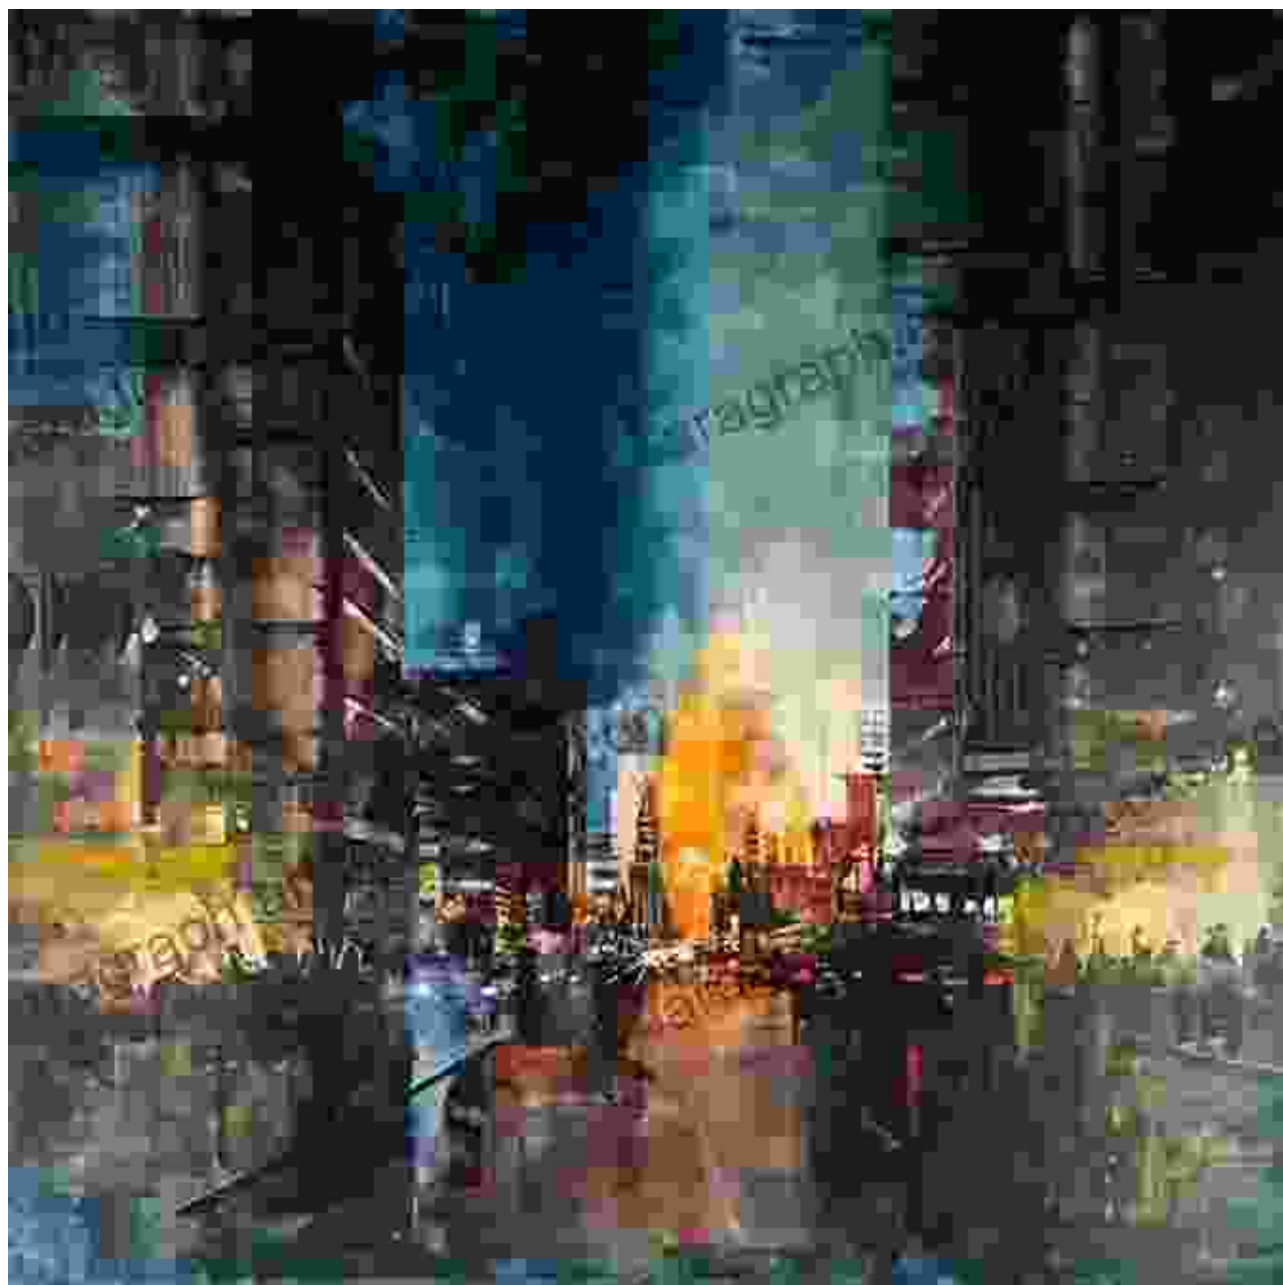

Courtesy of the Timothy Benson Art Gallery

Benson's artistic vision transcends the boundaries of reality, delving into the realms of the surreal and the sublime. In his paintings, the familiar urban landscape becomes a stage for the extraordinary, where towering skyscrapers blend seamlessly with ethereal skies and enigmatic figures emerge from the shadows.